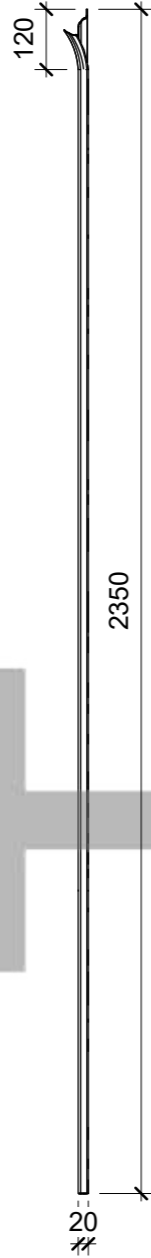

SCALE 1:2

SCALE 1:15

SCALE 1:15

**General Comments**

See Our Associated Products:

- [Palisade Ultra - Rail](#)
- [Palisade Ultra - Post](#)
- [Palisade Ultra Panel](#)
- [Palisade Vehicle Gate](#)
- [Palisade Pedestrian Gate](#)

Can Be Powder Coated Green Upon Request

**Materials**

Galvanised Steel

# HERMEQ

Email: [sales@hermeq.com](mailto:sales@hermeq.com)

Phone: 0121 725 2338

No.	Description	Date

Item	Component Description	Quantity

PALISADE ULTRA - PALE 2350MM			
Weight	N/A	Serial Number	Revision
Date	04/05/2023	PA344128	
Drawn by	JT		
Checked by	GM	Scale	As indicated @A3