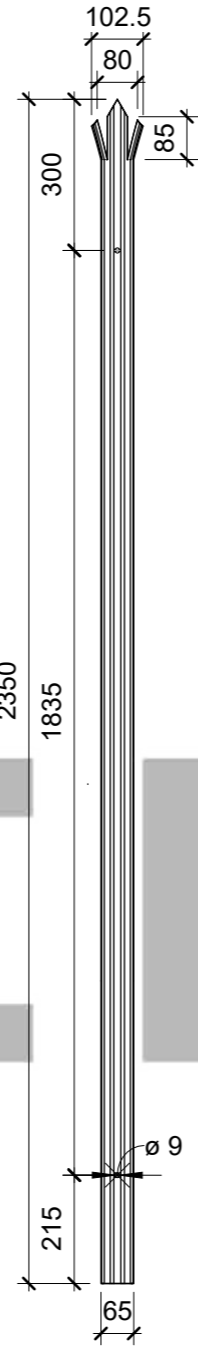

SCALE 1:2

SCALE 1:15

SCALE 1:15

**General Comments**

See Our Associated Products:

- [Palisade Ultra - Rail](#)
- [Palisade Ultra - Post](#)
- [Palisade Ultra Panel](#)
- [Palisade Vehicle Gate](#)
- [Palisade Pedestrian Gate](#)

Can Be Powder Coated Green Upon Request

**Materials**

Galvanised Steel

# HERMEQ

Email: [sales@hermeq.com](mailto:sales@hermeq.com)

Phone: 0121 725 2338

No.	Description	Date

Item	Component Description	Quantity

PALISADE ULTRA - PALE 2350MM			
Weight	N/A	Serial Number	Revision
Date	04/05/2023	PA344128	
Drawn by	JT		
Checked by	GM	Scale	As indicated @A3