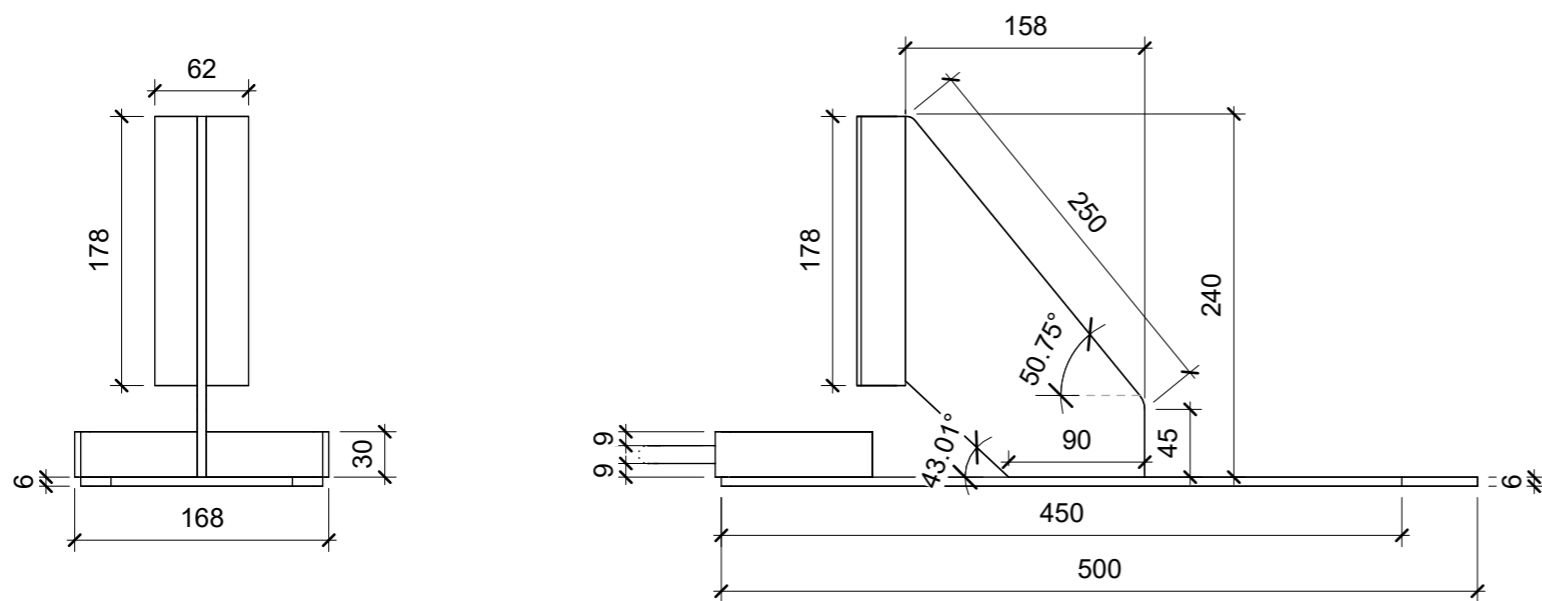

General Comments

Materials

Zinc Plated Steel

158 x 240 x 6 FLAT
(RM PM00004)

178 x 62 x 4 WING
(RM PM00003)

Ø11.8 x 115 x 51 BAR
(RM PM00005)

100 x 30 x 4 FOOT
(RM PM00002)

500 x 160 x 6 BASE
(RM PM00001)

Email: sales@hermeq.com

Phone: 0121 725 2338

No.	Description	Date
A	Updated Part Numbers	03/04/23

Item	Component Description	Quantity
RM PM00001	500mm x 160mm x 6mm BASEPLATE	1
RM PM00002	100mm x 30mm x 4mm U-SHAPED FOOT	1
RM PM00003	178mm x 62mm x 4mm L WING	1
RM PM00004	158mm x 240mm x 6mm FLAT	1
RM PM00005	Ø11.8 x 115mm x 51mm U-SHAPED BAR	1

PROPMATE LINTEL SUPPORT			
Weight	N/A	Serial Number	Revision
Date	27/03/2023	PM3077	A
Drawn by	JT		
Checked by	Checker	Scale	1 : 5 @A3