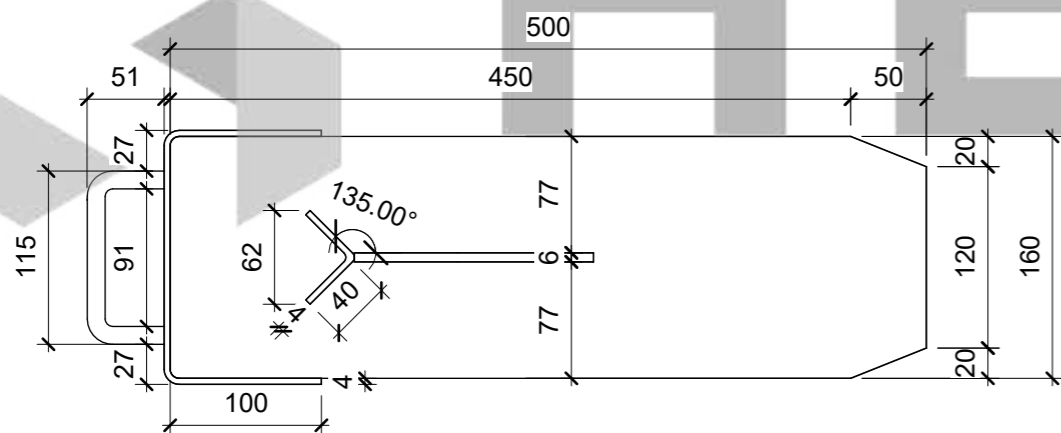

General Comments

Materials

Zinc Plated Steel

158 x 240 x 6 FLAT
(RM PM00004)

178 x 62 x 4 WING
(RM PM00003)

Ø11.8 x 115 x 51 BAR
(RM PM00005)

100 x 30 x 4 FOOT
(RM PM00002)

500 x 160 x 6 BASE
(RM PM00001)

Email: sales@hermeq.com

Phone: 0121 725 2338

No.	Description	Date
A	Updated Part Numbers	03/04/23

Item	Component Description	Quantity
RM PM00001	500mm x 160mm x 6mm BASEPLATE	1
RM PM00002	100mm x 30mm x 4mm U-SHAPED FOOT	1
RM PM00003	178mm x 62mm x 4mm L WING	1
RM PM00004	158mm x 240mm x 6mm FLAT	1
RM PM00005	Ø11.8 x 115mm x 51mm U-SHAPED BAR	1