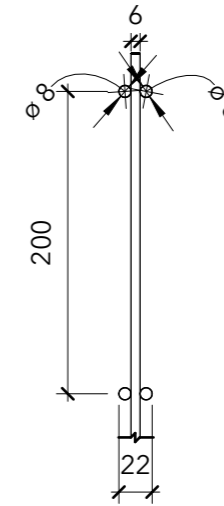

General Comments

See Our Associated Products:

[Safe Mesh Pedestrian Gate](#)

[Safe Mesh Vehicle Gate](#)

[Safe Mesh Standard Post](#)

Materials

Galvanised Steel To Be
Powder Coated

2430

2500

2500

22

50

50

6

200

22

200

200

200

200

200

200

| No. | Description | Date |
|-----|----------------|----------|
| A | Amended Length | 24/05/24 |
| | | |
| | | |
| | | |
| | | |

| Item | Component Description | Quantity |
|------|-----------------------|----------|
| | | |
| | | |
| | | |
| | | |

| SAFE MESH 868 - PANEL ONLY - 2430MM X 2500MM | | | |
|--|------------|---------------|------------------|
| Weight | N/A | Serial Number | Revision |
| Date | 14/11/2023 | SM999947 | A |
| Drawn by | JT | | |
| Checked by | GM | Scale | As indicated @A3 |