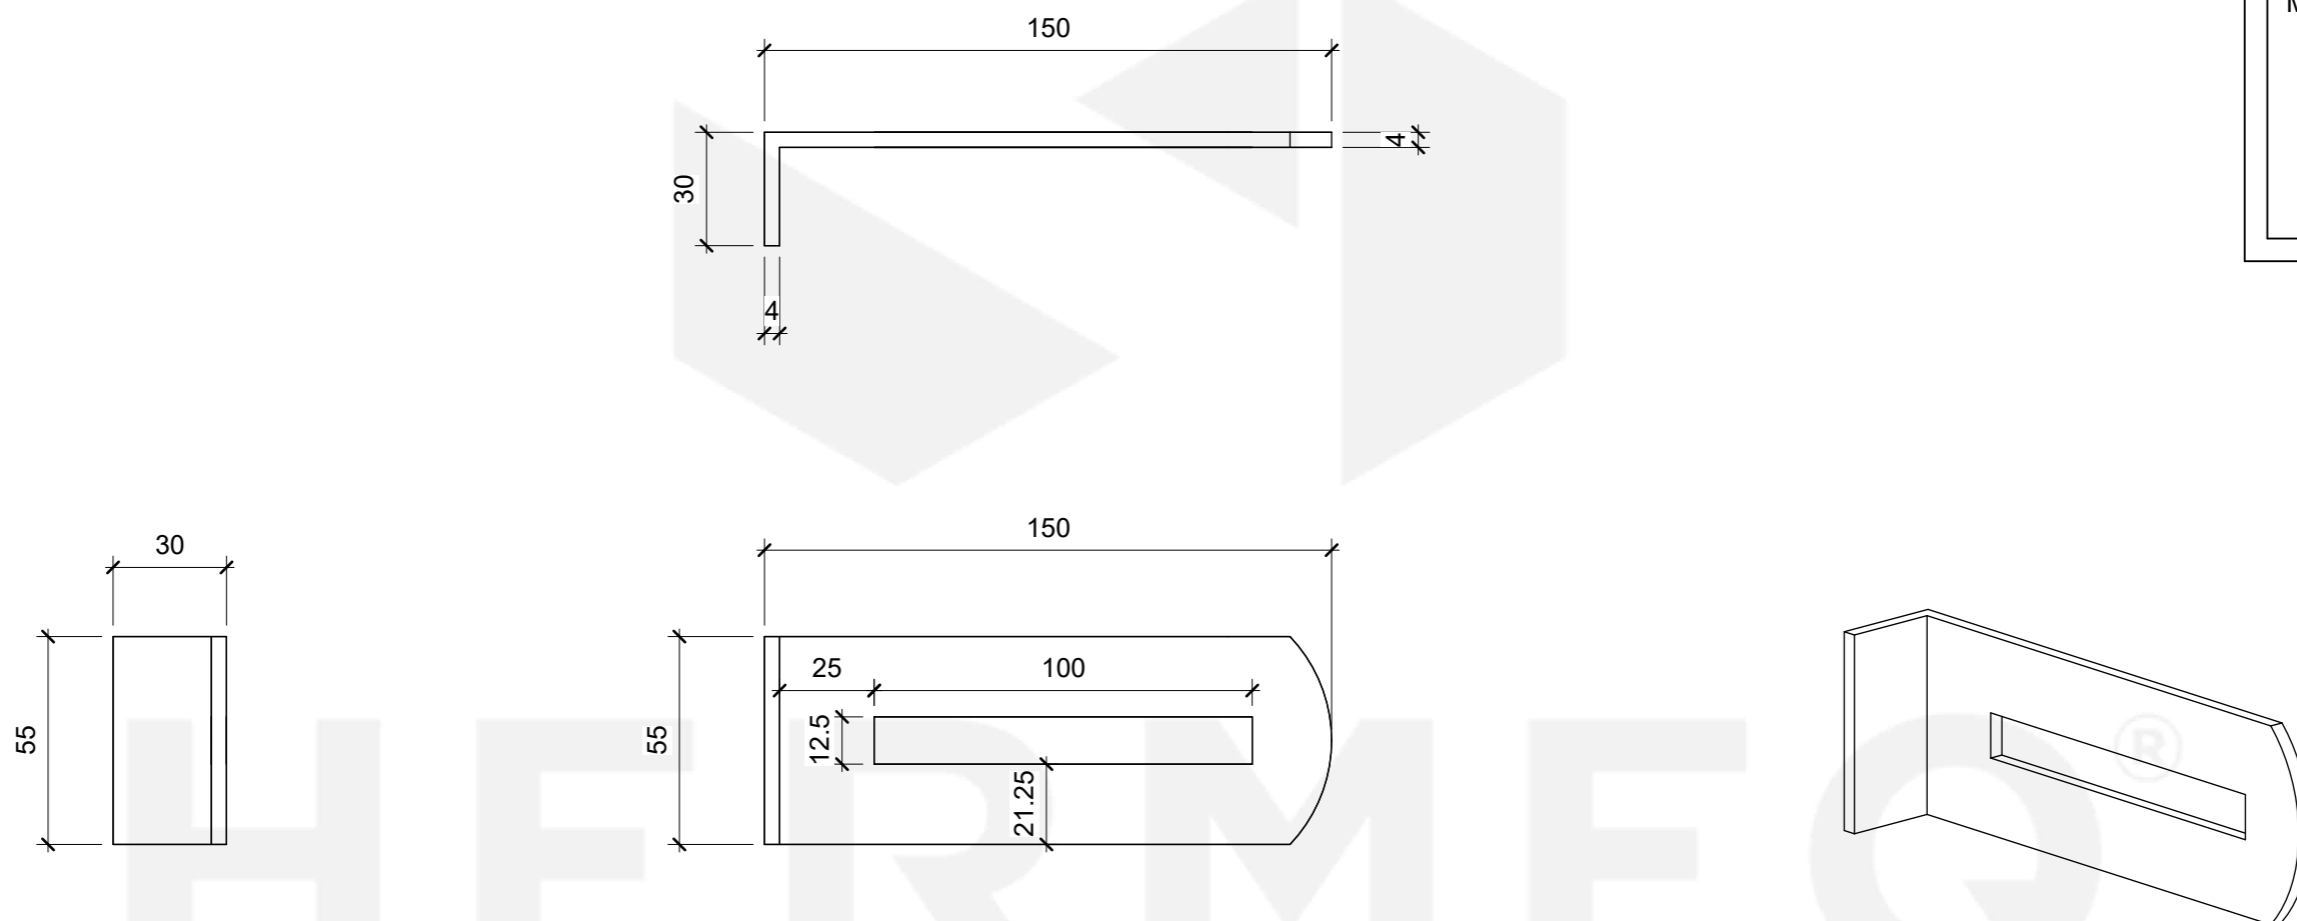

General Comments

Materials

Mild Steel

No.	Description	Date	Item	Component Description	Quantity

RIGID CONNECTOR - 150mm x 55mm x 30mm - 4mm			
Weight	N/A	Serial Number	Revision
Date	18/10/2024	RM RF00008	
Drawn by	JT		
Checked by	Checker	Scale	1 : 2 @A3