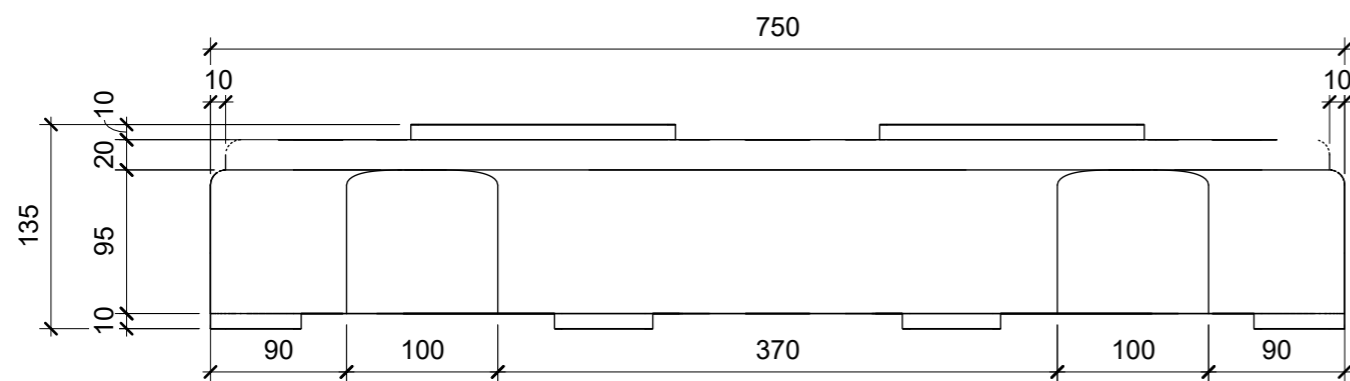

General Comments

See Our Associated Accessories:
[Drop Front Stillage - Rubber Fence Feet](#)
[Standard Fence Feet Stillage](#)

Materials

Rubber

Email: sales@hermeq.com

No.	Description	Date

Item	Component Description	Quantity

RUBBER BLOCK FENCE FOOT			
Weight	18KG	Serial Number	Revision
Date	09/06/2023	A0005	
Drawn by	JT		
Checked by	Checker	Scale	1 : 5 @A3