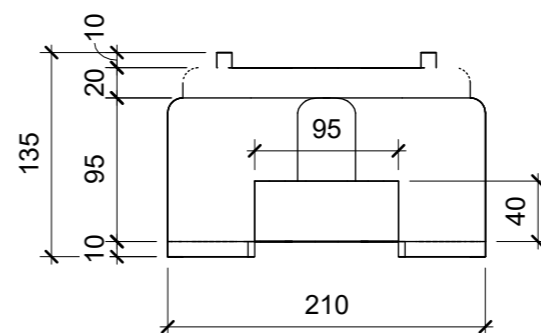

General Comments

See Our Associated Accessories:
[Drop Front Stillage - Rubber Fence Feet](#)
[Standard Fence Feet Stillage](#)

Materials

Rubber

Email: sales@hermeq.com

No.	Description	Date

Item	Component Description	Quantity

RUBBER BLOCK FENCE FOOT			
Weight	18KG	Serial Number	Revision
Date	09/06/2023	A0005	
Drawn by	JT		
Checked by	Checker	Scale	1 : 5 @A3