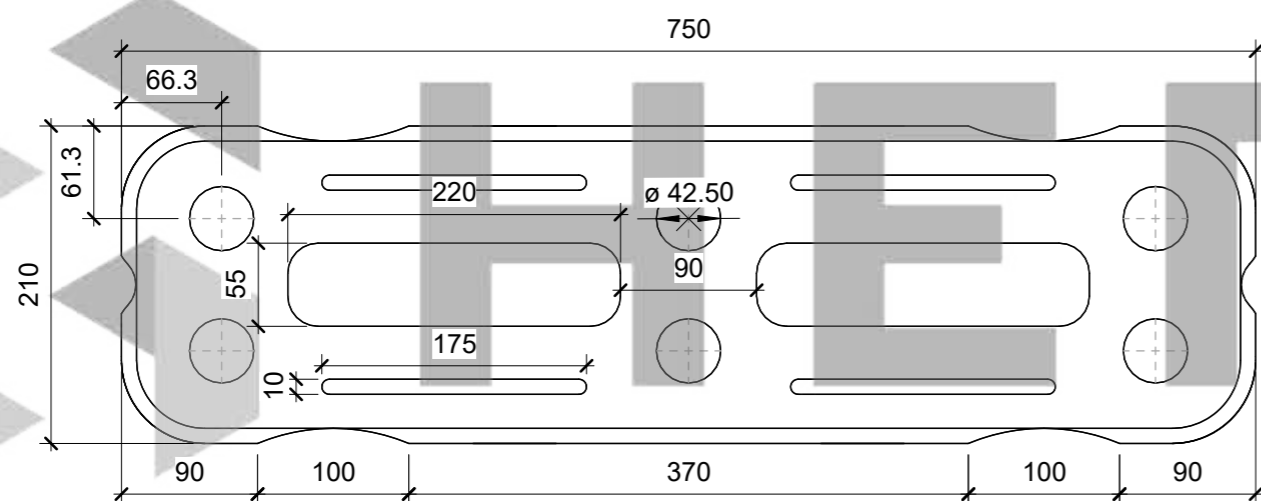

General Comments

See Our Associated Accessories:
[Drop Front Stillage - Rubber Fence Feet](#)
[Standard Fence Feet Stillage](#)

Materials

Rubber

Email: sales@hermeq.com

No.	Description	Date

Item	Component Description	Quantity

RUBBER BLOCK FENCE FOOT			
Weight	18KG	Serial Number	Revision
Date	09/06/2023	A0005	
Drawn by	JT		
Checked by	Checker	Scale	1 : 5 @A3